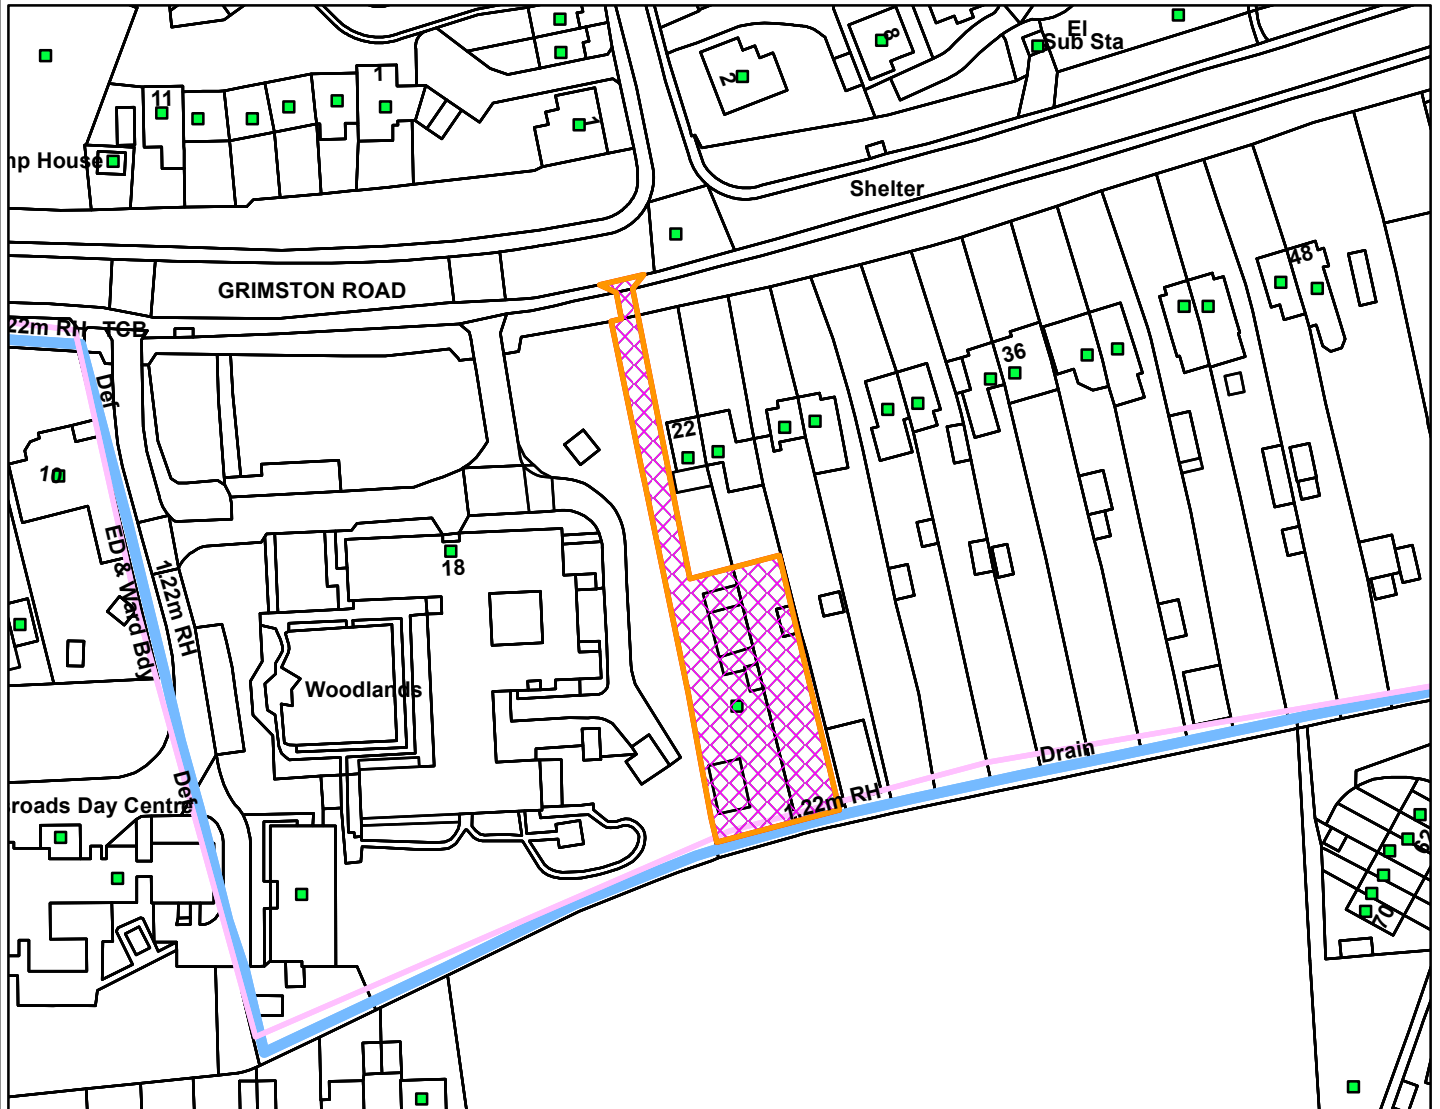

Land Rear of 22 Grimston Road South Wootton Norfolk PE30 3HX

### Legend

**Scale:** 1:1,250

Reproduced from the Ordnance Survey map with permission of the Controller of His Majesty's Stationery Office © Crown Copyright 2023.

Unauthorised reproduction infringes Crown Copyright and may lead to prosecution or civil proceedings.